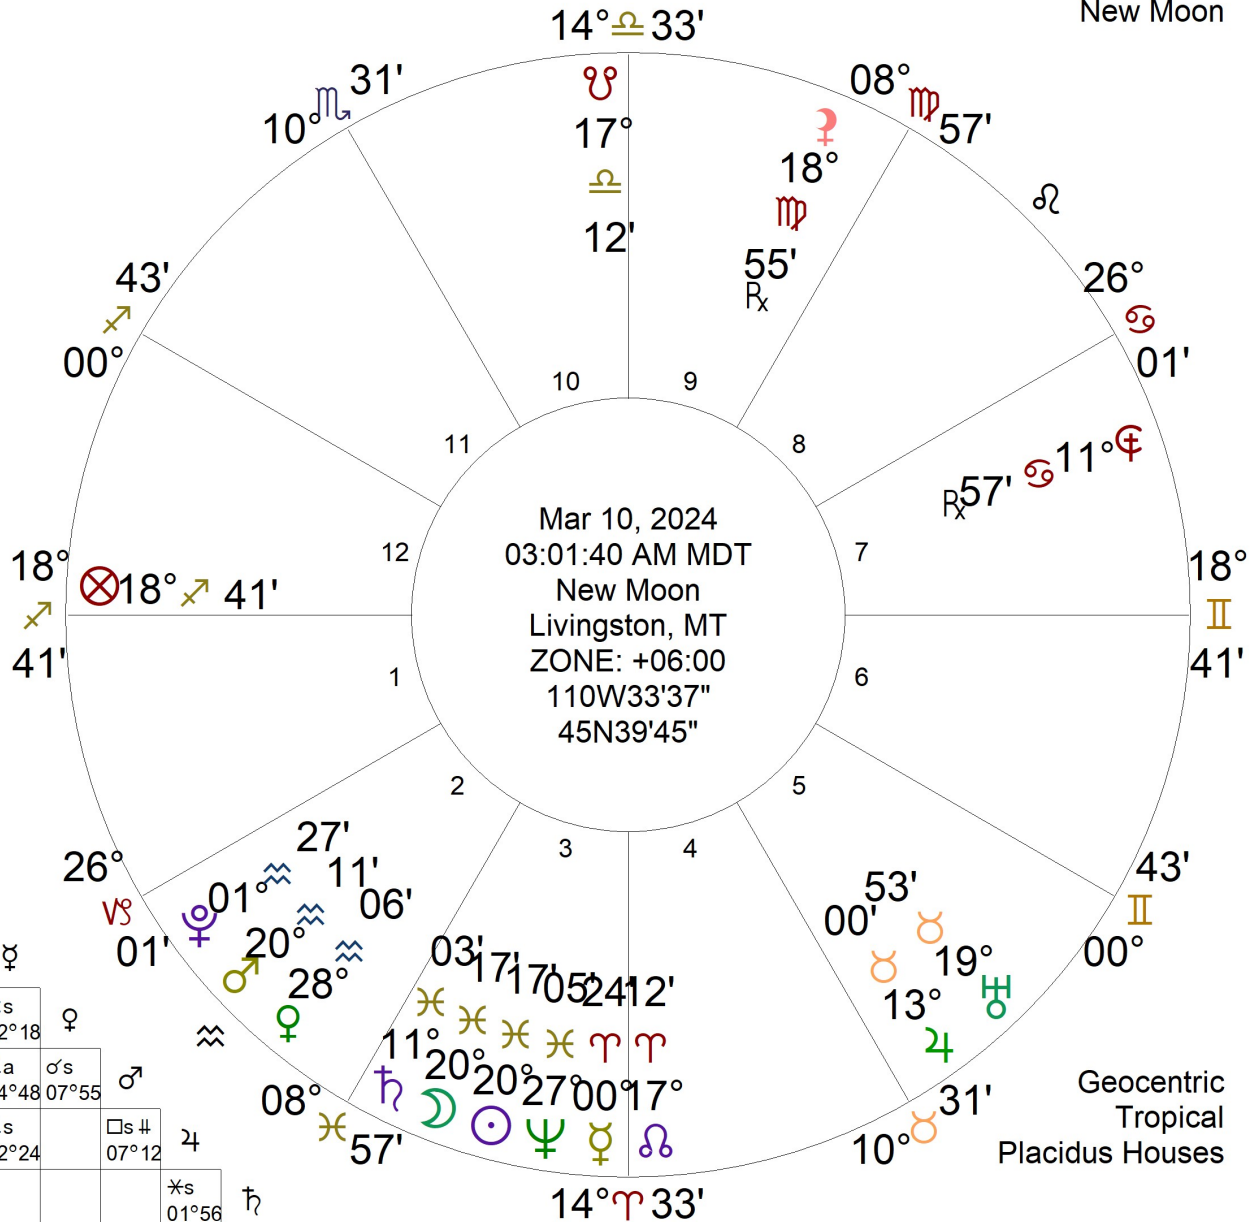

New Moon

14° 33' ♃

Closest	
☾☽☉	0°00'a
☉☽☉	0°05's
☽☽☉	0°05's
☽☽☽	0°19's
☽☽☽	0°24's
☽☽☽	0°24's
☽☽☽	0°29'a
☽☽☽	0°31's
♃♃♃	0°54's
♃☽☽	0°57'a
Asc♃♃	0°58's
♃♃♃	0°60's
☽☽☽	1°01's
☽☽☽	1°03'a
♃♃♃	1°12'a
☽♃♃	1°25'a
☽♃♃	1°27's
♃♃♃	1°29's
☽☽♃	1°30'a
♃♃♃	1°33's
☽☽♃	1°36'a
☽☽♃	1°36'a
♃☽☽	1°56's
☽☽☽	2°09'a
☽☽☽	2°10'a

Sunday Mar 10, 2024
 The 70th day of the year.
 03:01:40 AM MDT +06:00
 LMT: 01:39:26
 UT: 09:01:40
 UT-LMT: 07:22:14
 ST: 12h53m33s
 RAMC: 193°23'
 Local Apparent Time: 01:29:17
 Equation of Time: 10m09s
 Planetary Hour: Mercury (♃)
 8th Hour of Saturn-Night
 Sunrise (approx.): 07:48 MDT
 Sunset (approx.): 19:17 MDT
 Moon in 4th Quarter
 ☽/☽ Angle: 360°00'
 ☽'s Motion: +15°15'28"

Pl	Geo Lon	Rx
☽	20° 36' 49"	
☉	20° 36' 49"	
♃	00° 03' 53"	
♄	28° 06' 02"	
♅	20° 11' 25"	
♆	12° 59' 32"	
♇	11° 03' 20"	
♈	19° 52' 42"	
♉	27° 05' 26"	
♊	01° 26' 48"	
♋	17° 07' 11"	
♌	14° 32' 34"	
Asc	18° 41' 09"	
Vix	01° 42' 43"	
Eq	12° 19' 06"	
☽	18° 41' 09"	
♄	17° 07' 11"	
♅	10° 03' 42"	
♆	07° 15' 45"	
♇	11° 03' 54"	
♈	24° 05' 23"	